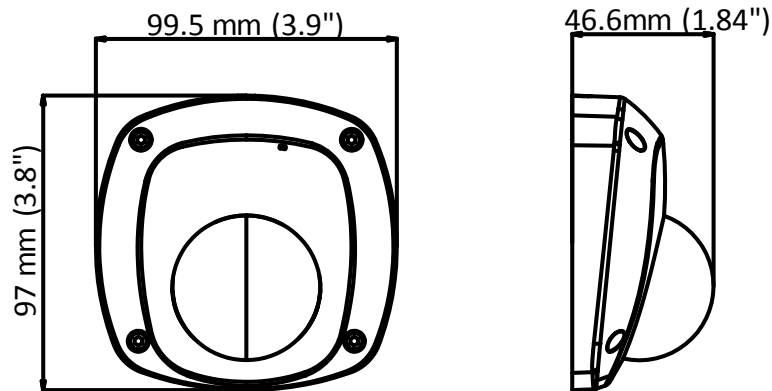

Order Models

DS-2CE56D8T-IRS

Dimensions